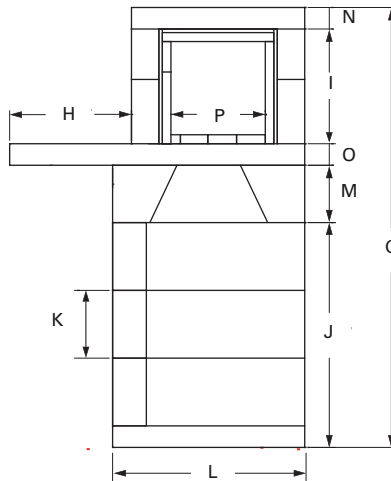

Specifications

Iso'ven with Storage Base

Front View

Side View

Front View

A	B	C	D	E	F
43"	22"	20"	10"	48 1/2"	53"

Side View

G	H	I	J	K	L	M	N	O	P
61 1/2"	17 3/4"	16"	31 1/2"	9 1/2"	28"	8"	3"	3"	13 3/4"

Iso'ven without Storage Base

Front View

A	B	C	D	F
43"	22"	20"	10"	53"

Side View

G	H	I	L	N	O	P
22"	17 3/4"	16"	42 3/4"	3"	3"	13 3/4"