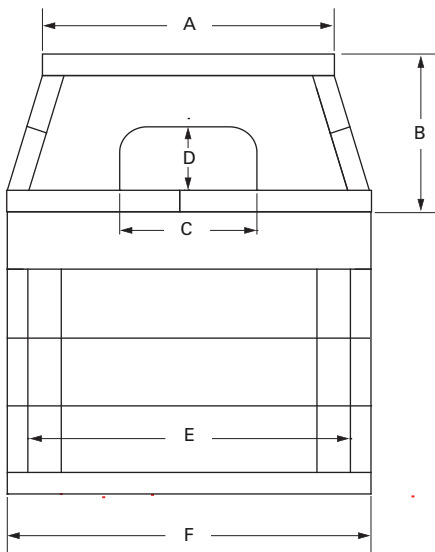

Specifications

Iso'ven with Storage Base

Front View

Side View

Front View

A	B	C	D	E	F
43"	22"	20"	10"	48 1/2"	53"

Side View

G	H	I	J	K	L	M	N	O	P
61 1/2"	17 3/4"	16"	31 1/2"	9 1/2"	28"	8"	3"	3"	13 3/4"

Iso'ven without Storage Base

Front View

A	B	C	D	F
43"	22"	20"	10"	53"

Side View

G	H	I	L	N	O	P
22"	17 3/4"	16"	42 3/4"	3"	3"	13 3/4"