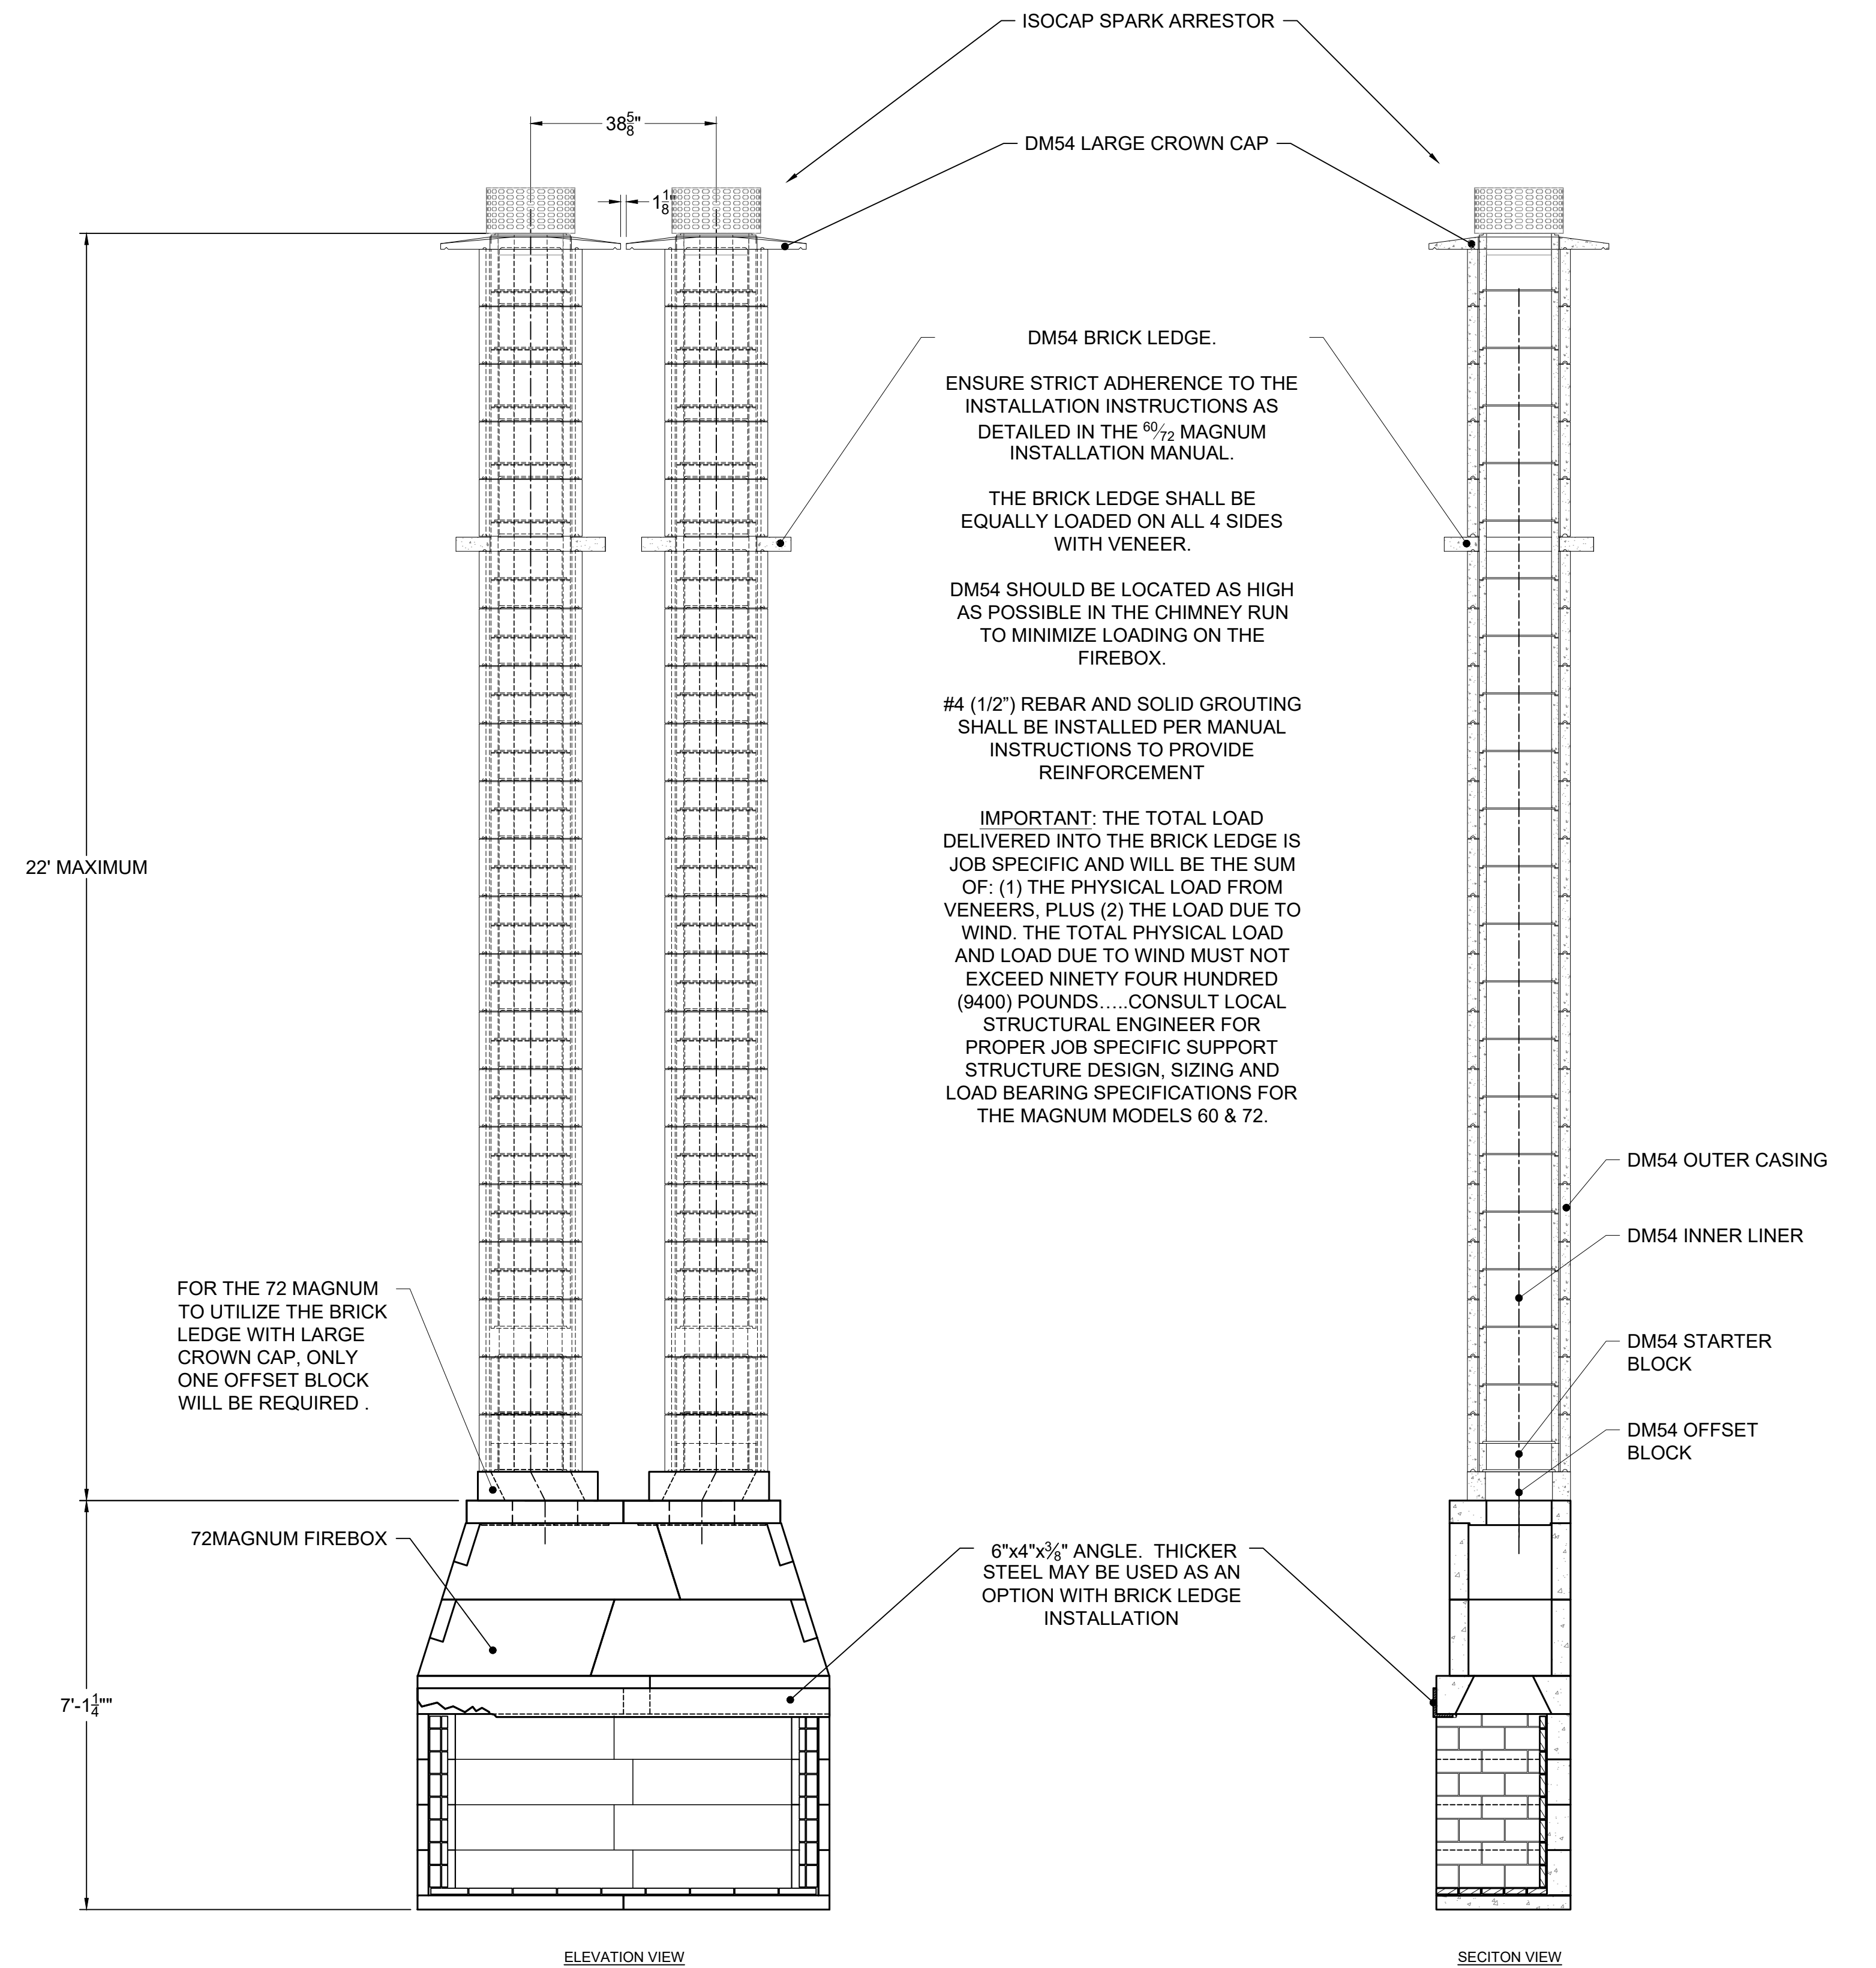

72 MAGNUM W/ BRICK LEDGE AND SMALL CROWN CAP
SCALE: 1/2"=1'-0"

60 MAGNUM W/ BRICK LEDGE AND LARGE CROWN CAP
SCALE: 1/2"=1'-0"

	UNLESS OTHERWISE STATED, ALL DIMENSIONS ARE IN MILLIMETERS		PROJECT:	72 MAGNUM W/ BRICK LEDGE		
	UNSPECIFIED TOLERANCES	THIRD ANGLE PROJECTION	DESCRIPTION:	72 MAGNUM BRICK LEDGE AND CROWN CAP APPLICATIONS		
ANG.	X ±		MATERIAL:			
LIN.	X ±		DRAWN:	DATE:	SIZE:	SCALE:
X	±			11/13/2020	D	1/2"=1'-0"
XX	±		APPROVED:	DATE:	DO NOT SCALE	SHEET # 2 OF 2
6899 Philips Industrial Blvd. Jacksonville, FL 32256			DRAWING #:	201113BLA		
			REV:	A		