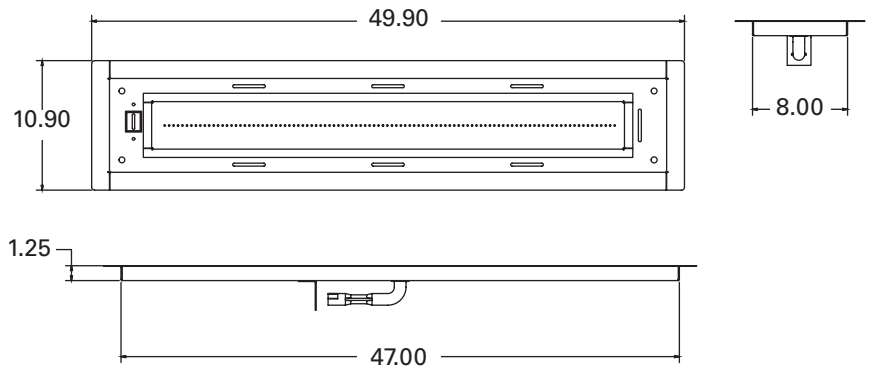

FOR OUTDOOR USE ONLY

earthcore.com

ISOKERN[™]
by earthcore

Dimensions

Model	Overall DIM	Drop-In DIM
Square	21"W x 21"D	18"W x 18"D
5' Linear	49.9"W x 10.9"D	47"W x 8"D
6' Linear	72.9"W x 9.9"D	71"W x 8.1"D

SQUARE:

5' LINEAR:

6' LINEAR:

APPLICATIONS:

60K BTU's - LP

65K BTU's - NG

Outdoor Only

304 Stainless Steel Construction