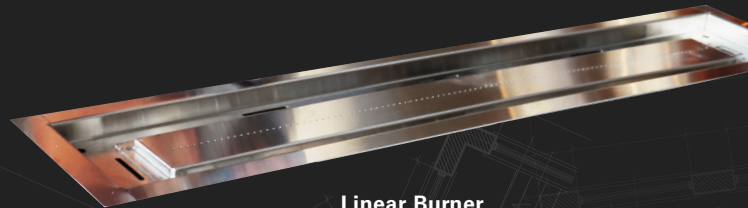

ISOFLAMES[®]

Outdoor Drop-In Burner

Square Burner

Linear Burner

Isoflames Outdoor Burners are available in 3 convenient sizes, making them ideal for almost any project. Constructed of 100% stainless steel, they are designed to withstand harsh weather without warping or rusting. Our burners are built to last.

FOR OUTDOOR USE ONLY

earthcore.com

ISOKERN[™]
by earthcore

Dimensions

Model	Overall DIM	Drop-In DIM
Square	21"W x 21"D	18"W x 18"D
5' Linear	49.9"W x 10.9"D	47"W x 8"D
6' Linear	72.9"W x 9.9"D	71"W x 8.1"D

SQUARE:

5' LINEAR:

6' LINEAR:

APPLICATIONS:

60K BTU's - LP

65K BTU's - NG

Outdoor Only

304 Stainless Steel Construction

Vesper Black Reflective
Fireglass Media Included

Comes with Key Valve and
Propane Tank Connection

Please Note: This burner is for outdoor use *ONLY*. Built for any climate, each burner comes with built-in weep holes to prevent damage from water accumulation.