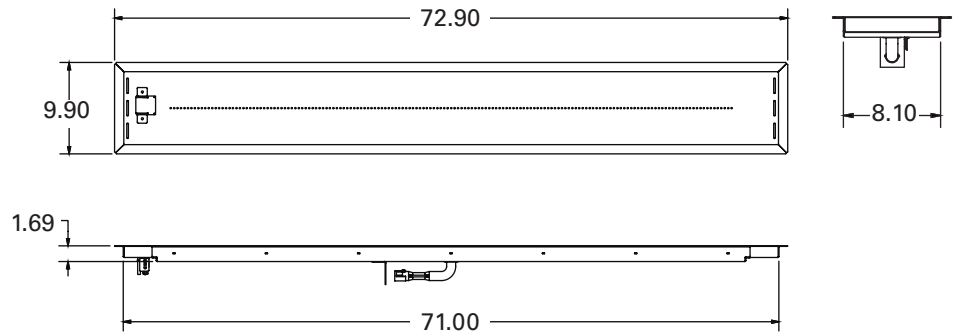

FOR OUTDOOR USE ONLY

earthcore.com

ISOKERN[™]
by earthcore

Dimensions

Model	Overall DIM	Drop-In DIM
Square	21"W x 21"D	18"W x 18"D
5' Linear	49.9"W x 10.9"D	47"W x 8"D
6' Linear	72.9"W x 9.9"D	71"W x 8.1"D

SQUARE:

5' LINEAR:

6' LINEAR:

APPLICATIONS:

60K BTU's - LP

65K BTU's - NG

Outdoor Only

304 Stainless Steel Construction