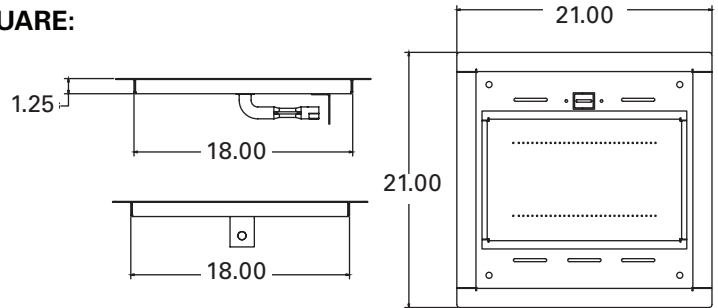

FOR OUTDOOR USE ONLY

earthcore.com

ISOKERN[™]
by earthcore

Dimensions

Model	Overall DIM	Drop-In DIM
Square	21"W x 21"D	18"W x 18"D
5' Linear	49.9"W x 10.9"D	47"W x 8"D
6' Linear	72.9"W x 9.9"D	71"W x 8.1"D

SQUARE:

5' LINEAR:

6' LINEAR:

APPLICATIONS:

60K BTU's - LP

65K BTU's - NG

Outdoor Only

304 Stainless Steel Construction