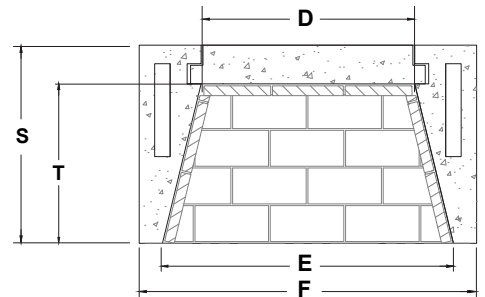

# Framing & Weight

Model	Minimum Framing	Weight
36	43"W x 37 1/2"H x 25 1/4"D	715 lbs
42	49"W x 37 1/2"H x 25 1/4"D	820 lbs
46	53"W x 37 1/2"H x 25 1/4"D	880 lbs
60	74 1/2"W x 40 1/2"H x 25 1/4"D	1400 lbs
72	87"W x 40 1/2"H x 25 1/4"D	1700 lbs

**Front View**

**Side View**

**Plan View**

Front View	Model	B	C	D	E	F	G
	36	37 1/2"	31 1/2"	27 1/4"	37 1/8"	43"	10 1/2"
	42	37 1/2"	31 1/2"	33 1/4"	43 1/8"	49"	10 1/2"
	46	37 1/2"	31 1/2"	37 1/4"	47 1/8"	53"	10 1/2"
	60	40 1/2"	31 1/2"	57 3/4"	67 1/2"	73 1/2"	10 1/2"
	72	41 1/2"	31 1/2"	70 1/8"	80"	85 7/8"	11 1/2"