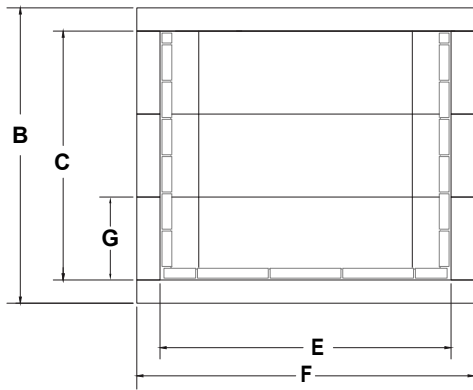

Specifications

Please Note: Zero clearance to combustible material. Combustible framing at bottom, top, sides, and rear.

Combustible sheathing and trim must be kept a minimum of 12" from the top of opening, and a minimum of 8" to the sides.

Combustible mantels must be installed per installation manual. The projection into the room dictates minimum distance above opening.

Framing & Weight

Model	Minimum Framing	Weight
36	43"W x 37 1/2"H x 25 1/4"D	715 lbs
42	49"W x 37 1/2"H x 25 1/4"D	820 lbs
46	53"W x 37 1/2"H x 25 1/4"D	880 lbs
60	74 1/2"W x 40 1/2"H x 25 1/4"D	1400 lbs
72	87"W x 40 1/2"H x 25 1/4"D	1700 lbs

Front View