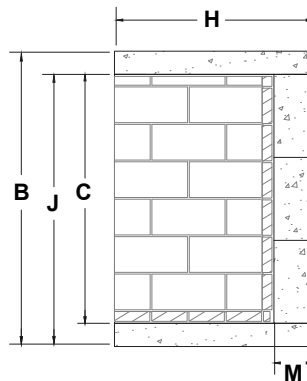

Specifications

Please Note: Zero clearance to combustible material. Combustible framing at bottom, top, sides, and rear.

Combustible sheathing and trim must be kept a minimum of 12" from the top of opening, and a minimum of 8" to the sides.

Combustible mantels must be installed per installation manual. The projection into the room dictates minimum distance above opening.

Framing & Weight

Model	Minimum Framing	Weight
36	43"W x 37 1/2"H x 25 1/4"D	715 lbs
42	49"W x 37 1/2"H x 25 1/4"D	820 lbs
46	53"W x 37 1/2"H x 25 1/4"D	880 lbs
60	74 1/2"W x 40 1/2"H x 25 1/4"D	1400 lbs
72	87"W x 40 1/2"H x 25 1/4"D	1700 lbs

Front View

Side View

Plan View

Front View	Model	B	C	D	E	F	G
	36	37 1/2"	31 1/2"	27 1/4"	37 1/8"	43"	10 1/2"
	42	37 1/2"	31 1/2"	33 1/4"	43 1/8"	49"	10 1/2"
	46	37 1/2"	31 1/2"	37 1/4"	47 1/8"	53"	10 1/2"
	60	40 1/2"	31 1/2"	57 3/4"	67 1/2"	73 1/2"	10 1/2"
	72	41 1/2"	31 1/2"	70 1/8"	80"	85 7/8"	11 1/2"

Side View	Model	B	C	H	J	M
	36	37 1/2"	31 1/2"	25 1/4"	34 1/2"	5"
	42	37 1/2"	31 1/2"	25 1/4"	34 1/2"	5"
	46	37 1/2"	31 1/2"	25 1/4"	34 1/2"	5"
	60	40 1/2"	31 1/2"	25 1/4"	34 1/2"	5"
	72	41 1/2"	31 1/2"	26 1/4"	35 1/2"	6"

Plan View	Model	D	E	F	S	T
	36	27 1/4"	37 1/8"	43"	25 1/4"	20 1/4"
	42	33 1/4"	43 1/8"	49"	25 1/4"	20 1/4"
	46	37 1/4"	47 1/8"	53"	25 1/4"	20 1/4"
	60	57 3/4"	67 1/2"	73 1/2"	25 1/4"	20 1/4"
	72	70 1/8"	80"	85 7/8"	26 1/4"	21 1/4"