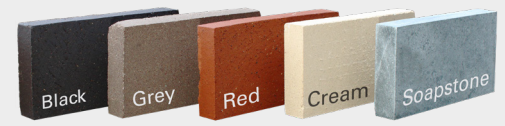

FIREBRICK

Counts

Firebrick Options and Quantities for Isokern Fireplaces

In wood burning applications, full 2.5" thick firebrick is recommended off the floor and backwall of the Isokern fireplace. Isoset firebrick mortar is required for installing ALL firebrick in Isokern fireplaces.

Available Colors:

Standard Sizes:

Fulls: 9" x 4-1/2" x 2-1/2"
 Splits: 9" x 4-1/2" x 1-1/4"
 Soaps: 9" x 2-1/4" x 1-1/4"

Pattern Guide:

Standard	36	42	46
	R Full/Split: 100 H Full/Split: 120	R Full/Split: 100 H Full/Split: 120	R Full/Split: 100 H Full/Split: 120
R Soaps: 200 H Soaps: 240	R Soaps: 200 H Soaps: 240	R Soaps: 200 H Soaps: 240	

Magnum	28	36	42	48	**60	**72
	R Full/Split: 100 H Full/Split: 120	R Full/Split: 100 H Full/Split: 140	R Full/Split: 120 H Full/Split: 140	R Full/Split: 130 H Full/Split: 150	R Full: 60 & Split: 160	R Full: 60 & Split: 180
R Soaps: 200 H Soaps: 240	R Soaps: 240 H Soaps: 280	R Soaps: 240 H Soaps: 280	R Soaps: 260 H Soaps: 300	H Full: 60 & Split: 180	H Full: 60 & Split: 200	