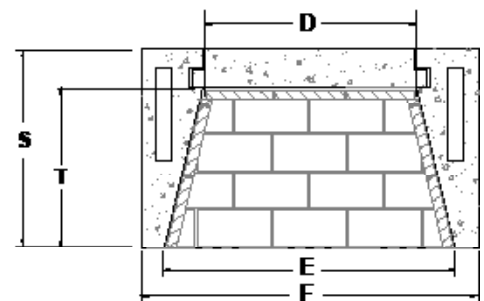

Combustible mantels must be installed per installation manual. The projection into the room dictates minimum distance above opening.

# Framing & Weight

Model	Minimum Framing	Weight
36	43"W x 37 1/2"H x 25 1/4"D	715 lbs
42	49"W x 37 1/2"H x 25 1/4"D	820 lbs
46	53"W x 37 1/2"H x 25 1/4"D	880 lbs
60	73 1/2"W x 40 1/2"H x 25 1/4"D	1400 lbs
72	86"W x 40 1/2"H x 25 1/4"D	1700 lbs

**Front View**

**Side View**

**Plan View**

Model	B	C	D	E	F	G
36	37 1/2"	31 1/2"	27 1/4"	37 1/8"	43"	10 1/2"
42	37 1/2"	31 1/2"	33 1/4"	43 1/8"	49"	10 1/2"
46	37 1/2"	31 1/2"	37 1/4"	47 1/8"	53"	10 1/2"
60	40 1/2"	31 1/2"	57 3/4"	67 1/2"	73 1/2"	10 1/2"
72	40 1/2"	31 1/2"	70"	80"	85 7/8"	10 1/2"