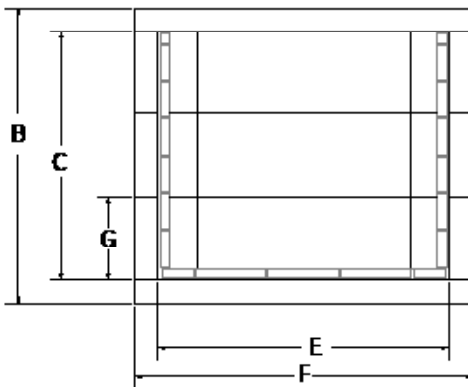

Specifications

Please Note: Zero clearance to combustible material. Combustible framing at bottom, top, sides, and rear.

Combustible sheathing and trim must be kept a minimum of 12" from the top of opening, and a minimum of 8" to the sides.

Combustible mantels must be installed per installation manual. The projection into the room dictates minimum distance above opening.

Framing & Weight

Model	Minimum Framing	Weight
36	43"W x 37 1/2"H x 25 1/4"D	715 lbs
42	49"W x 37 1/2"H x 25 1/4"D	820 lbs
46	53"W x 37 1/2"H x 25 1/4"D	880 lbs
60	73 1/2"W x 40 1/2"H x 25 1/4"D	1400 lbs
72	86"W x 40 1/2"H x 25 1/4"D	1700 lbs

Front View