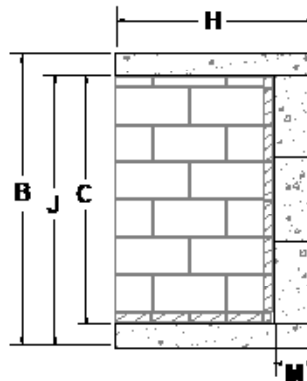

Specifications

Please Note: Zero clearance to combustible material. Combustible framing at bottom, top, sides, and rear.

Combustible sheathing and trim must be kept a minimum of 12" from the top of opening, and a minimum of 8" to the sides.

Combustible mantels must be installed per installation manual. The projection into the room dictates minimum distance above opening.

Framing & Weight

Model	Minimum Framing	Weight
36	43"W x 37 1/2"H x 25 1/4"D	715 lbs
42	49"W x 37 1/2"H x 25 1/4"D	820 lbs
46	53"W x 37 1/2"H x 25 1/4"D	880 lbs
60	73 1/2"W x 40 1/2"H x 25 1/4"D	1400 lbs
72	86"W x 40 1/2"H x 25 1/4"D	1700 lbs

Front View

Side View

Plan View

Model	B	C	D	E	F	G
36	37 1/2"	31 1/2"	27 1/4"	37 1/8"	43"	10 1/2"
42	37 1/2"	31 1/2"	33 1/4"	43 1/8"	49"	10 1/2"
46	37 1/2"	31 1/2"	37 1/4"	47 1/8"	53"	10 1/2"
60	40 1/2"	31 1/2"	57 3/4"	67 1/2"	73 1/2"	10 1/2"
72	40 1/2"	31 1/2"	70"	80"	85 7/8"	10 1/2"

Model	B	C	H	J	M
36	37 1/2"	31 1/2"	25 1/4"	34 1/2"	5"
42	37 1/2"	31 1/2"	25 1/4"	34 1/2"	5"
46	37 1/2"	31 1/2"	25 1/4"	34 1/2"	5"
60	40 1/2"	31 1/2"	25 1/4"	34 1/2"	5"
72	40 1/2"	31 1/2"	26 1/4"	35 1/2"	6"

Model	D	E	F	S	T
36	27 1/4"	37 1/8"	43"	25 1/4"	20 1/4"
42	33 1/4"	43 1/8"	49"	25 1/4"	20 1/4"
46	37 1/4"	47 1/8"	53"	25 1/4"	20 1/4"
60	57 3/4"	67 1/2"	73 1/2"	25 1/4"	20 1/4"
72	70"	80"	85 7/8"	26 1/4"	20 1/4"