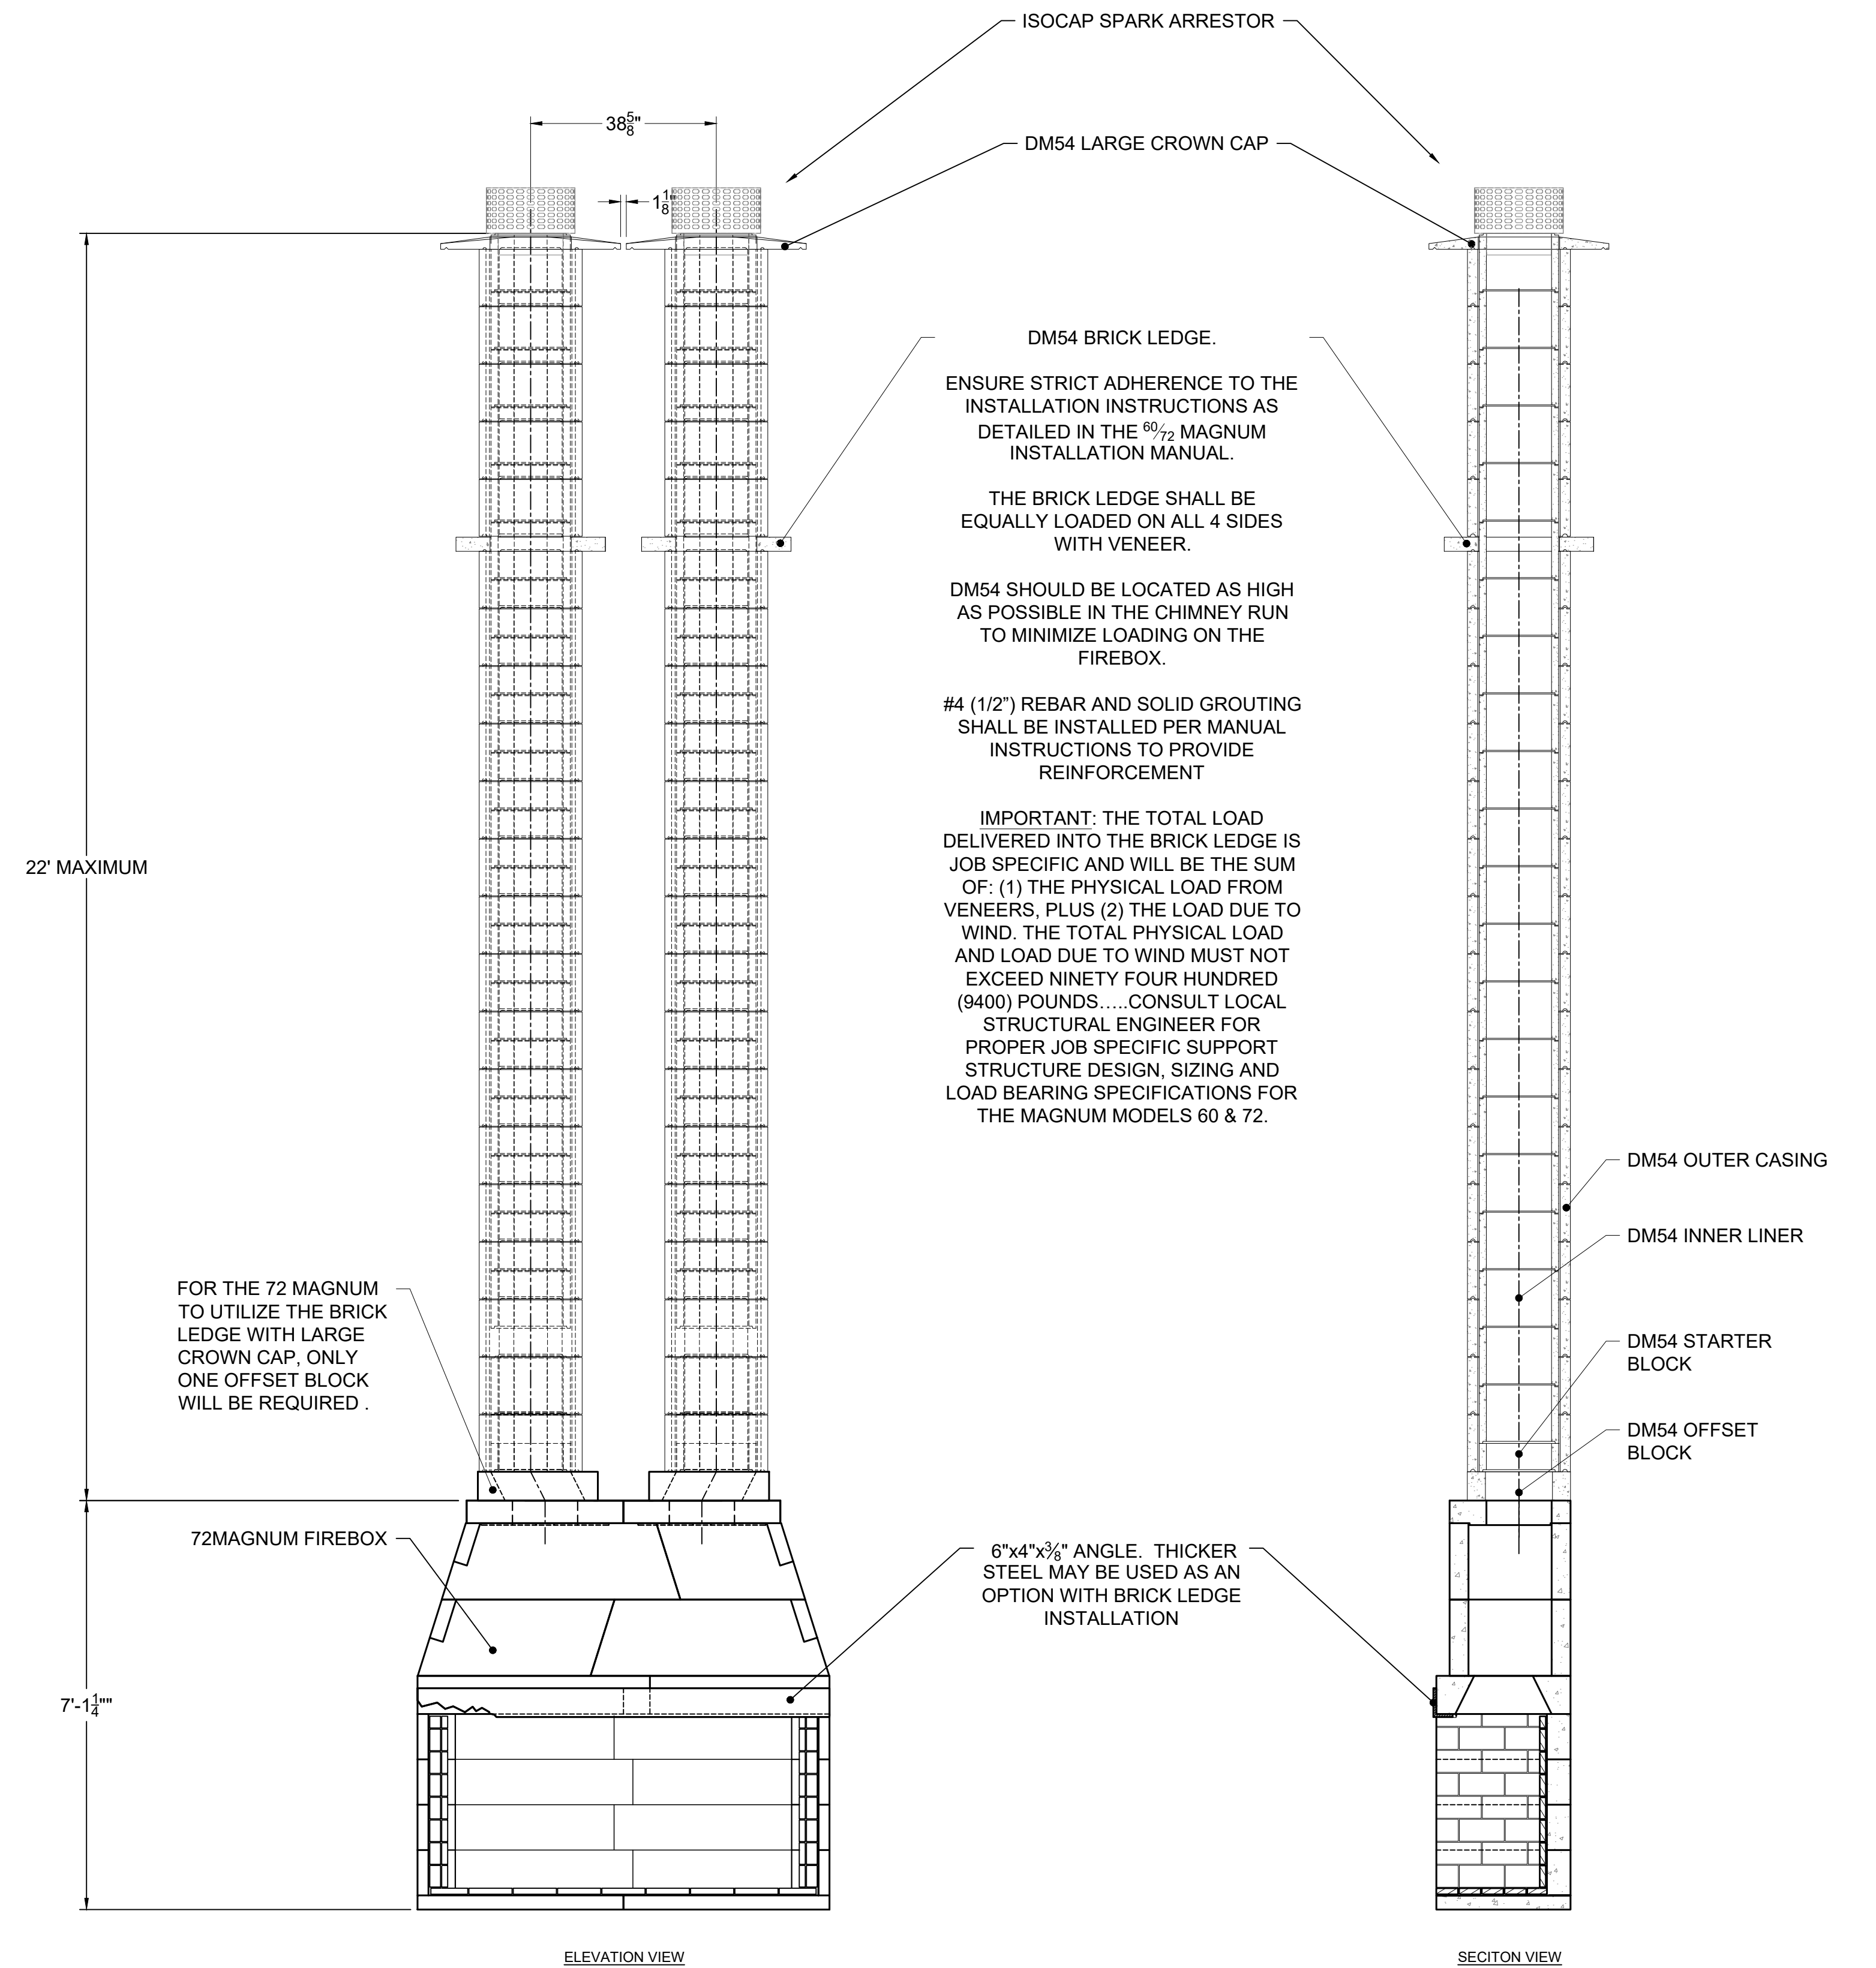

72 MAGNUM W/ BRICK LEDGE AND SMALL CROWN CAP
SCALE: 1/2"=1'-0"

60 MAGNUM W/ BRICK LEDGE AND LARGE CROWN CAP
SCALE: 1/2"=1'-0"

<p>6899 Philips Industrial Blvd. Jacksonville, FL 32256</p>	UNLESS OTHERWISE STATED, ALL DIMENSIONS ARE IN MILLIMETERS		PROJECT:	72 MAGNUM W/ BRICK LEDGE		
	UNSPECIFIED TOLERANCES	THIRD ANGLE PROJECTION	DESCRIPTION:	72 MAGNUM BRICK LEDGE AND CROWN CAP APPLICATIONS		
ANG. X ±		MATERIAL:				
LIN. X ±		DRAWN:	DATE:	11/13/2020	SIZE: SCALE:	D 1/2"=1'-0"
X ±		APPROVED:	DATE:		DRAWING #:	201113BLA
XX ±					DO NOT SCALE	SHEET # 2 OF 2